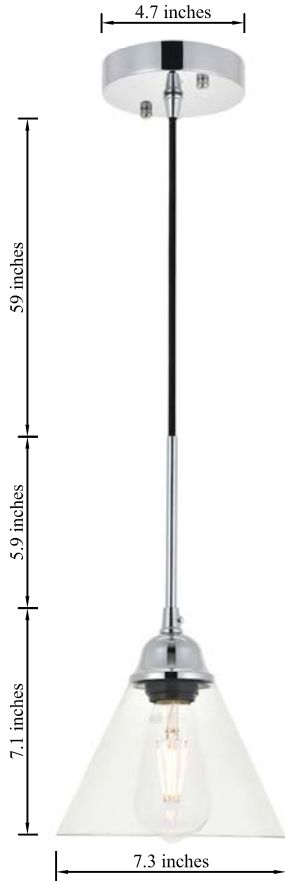

PRODUCT SPECIFICATION SHEET

HISTOIRE COLLECTION

Histoire 1-Light Chrome Pendant

Chrome
Item No:LD4017D7C

Brass & Black
Item No:LD4017D7BRB

Available Finishes

Dimensions

Canopy Size(in)	4.7"*H1"
Chain/Rod Length	59"
Length	N/A
Width	7.3"
Height	7.1"
Maximum Height	73"

Specifications

Finish	2 Finishes
Material	Metal/Glass
Glass Color	Clear
Type	Pendant
Hanging Device	Cord
Voltage	110-125V
Dimmable	No
Warranty	1 Year Limited
Shipment Type	Small Parcel

Bulb / Socket

Socket Type	E26
Number of Lights	1
Wattage/Bulb	40W
Included	No

Installation

Indoor/Outdoor	Indoor
Dry/Wet/Damp	Dry
Weight	1.7 LBS
Wire Length	59"
Safety Rating	ETL Listed